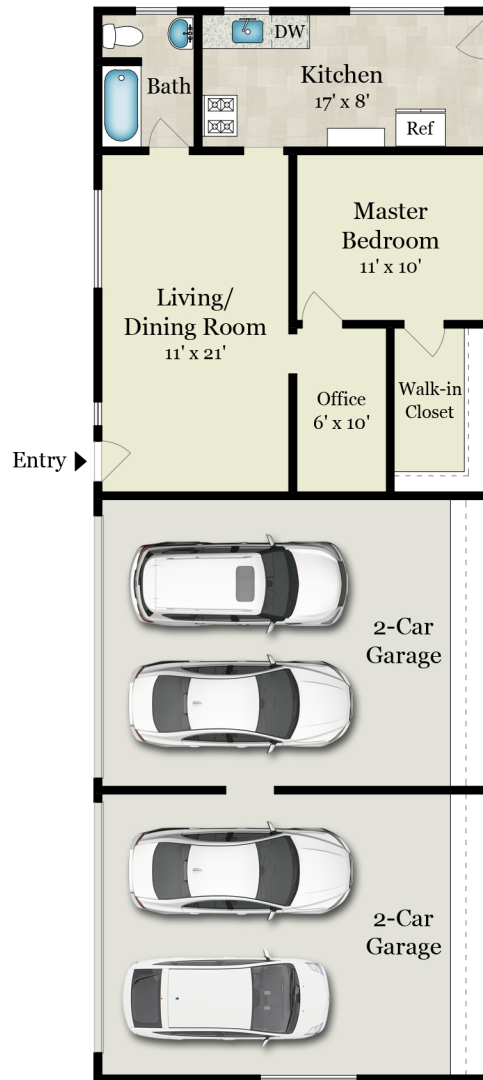

25151 MOUNTAIN CHARLIE ROAD

LOS GATOS, CA 95033

APARTMENT
720 SQ FT

DETACHED GARAGE
855 SQ FT - Unfinished