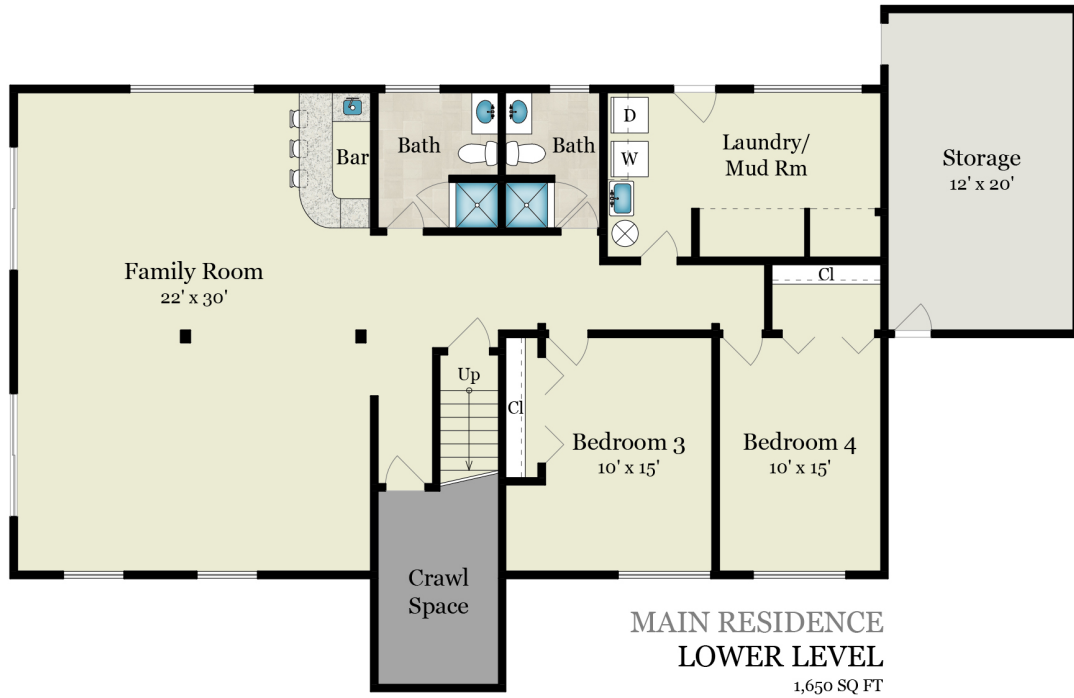

# 25151 MOUNTAIN CHARLIE ROAD

LOS GATOS, CA 95033

Rendering by Floor Plan Visuals.  
All measurements are approximate. While deemed reliable, no information on these floor plans should be relied upon without independent verification.