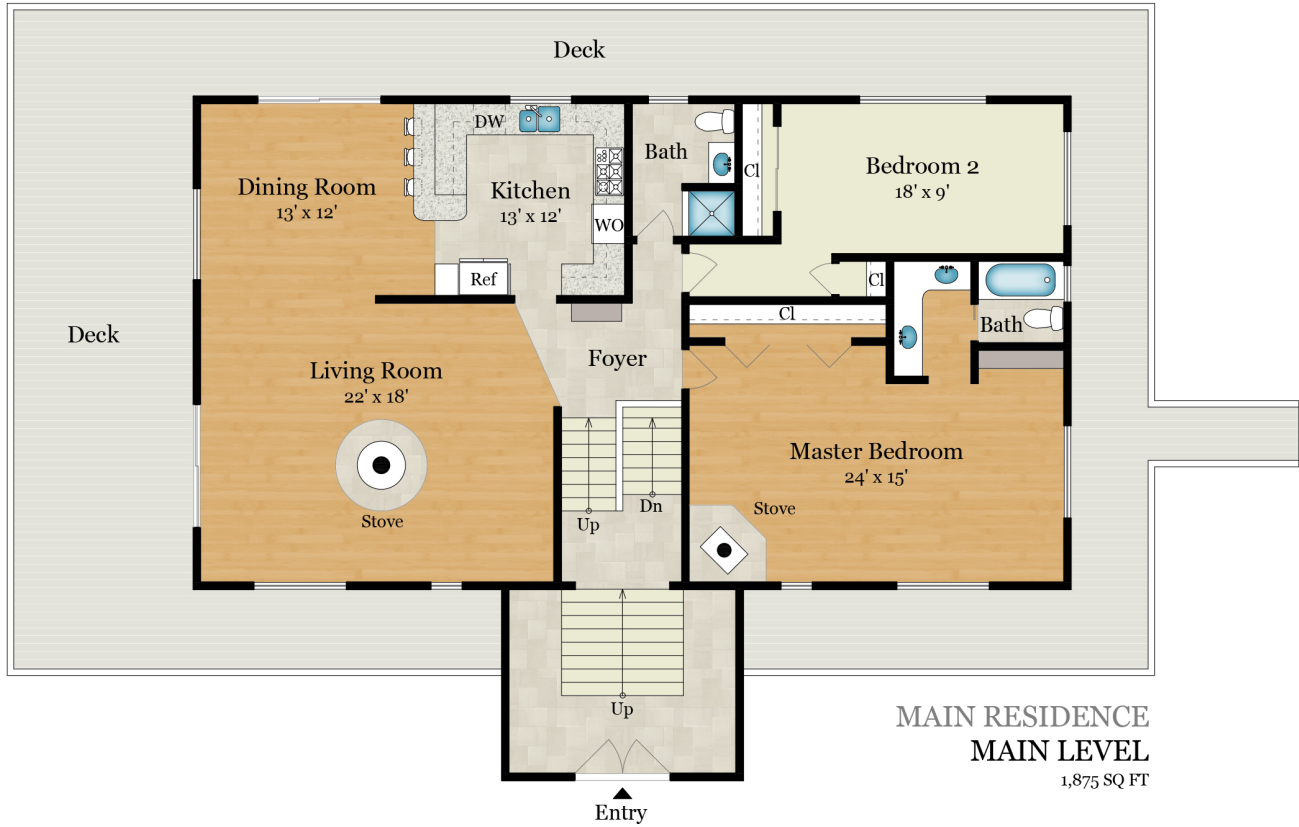

# 25151 MOUNTAIN CHARLIE ROAD

LOS GATOS, CA 95033

Rendering by Floor Plan Visuals.  
All measurements are approximate. While deemed reliable, no information on these floor plans should be relied upon without independent verification.