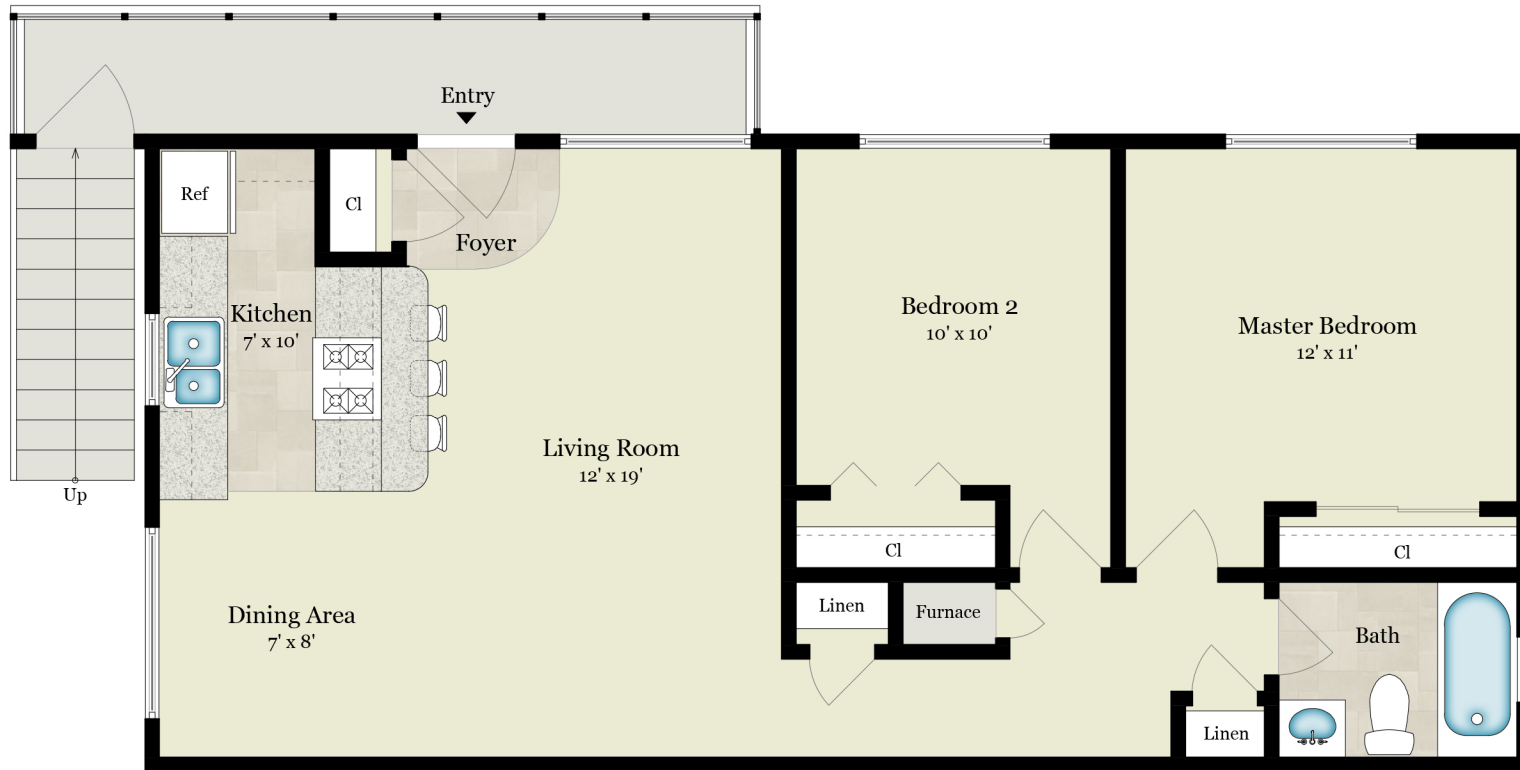

217 WATSON DRIVE | UNIT 4

CAMPBELL, CA 95008

Estimated Total Square Footage: 805 SQ FT

Calculated from outside face of exterior walls and center line of demising walls.

FLOOR PLAN